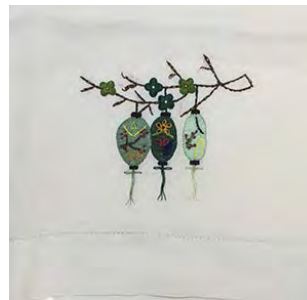

103 Linen towels,
two

19" (48 cm)