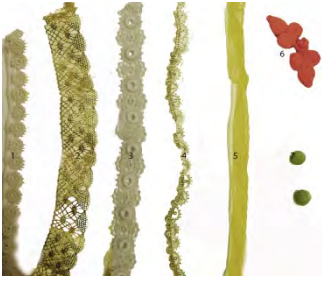

The Bina Mossman Collection

080

1. Notions
2. -1 Tan trim
   - -2 Gold trim
   - -3 White circle trim
   - -4 Silver trim
   - -5 Yellow lace
   - -6 Orange frog
   - -7 Green fabric covered trim